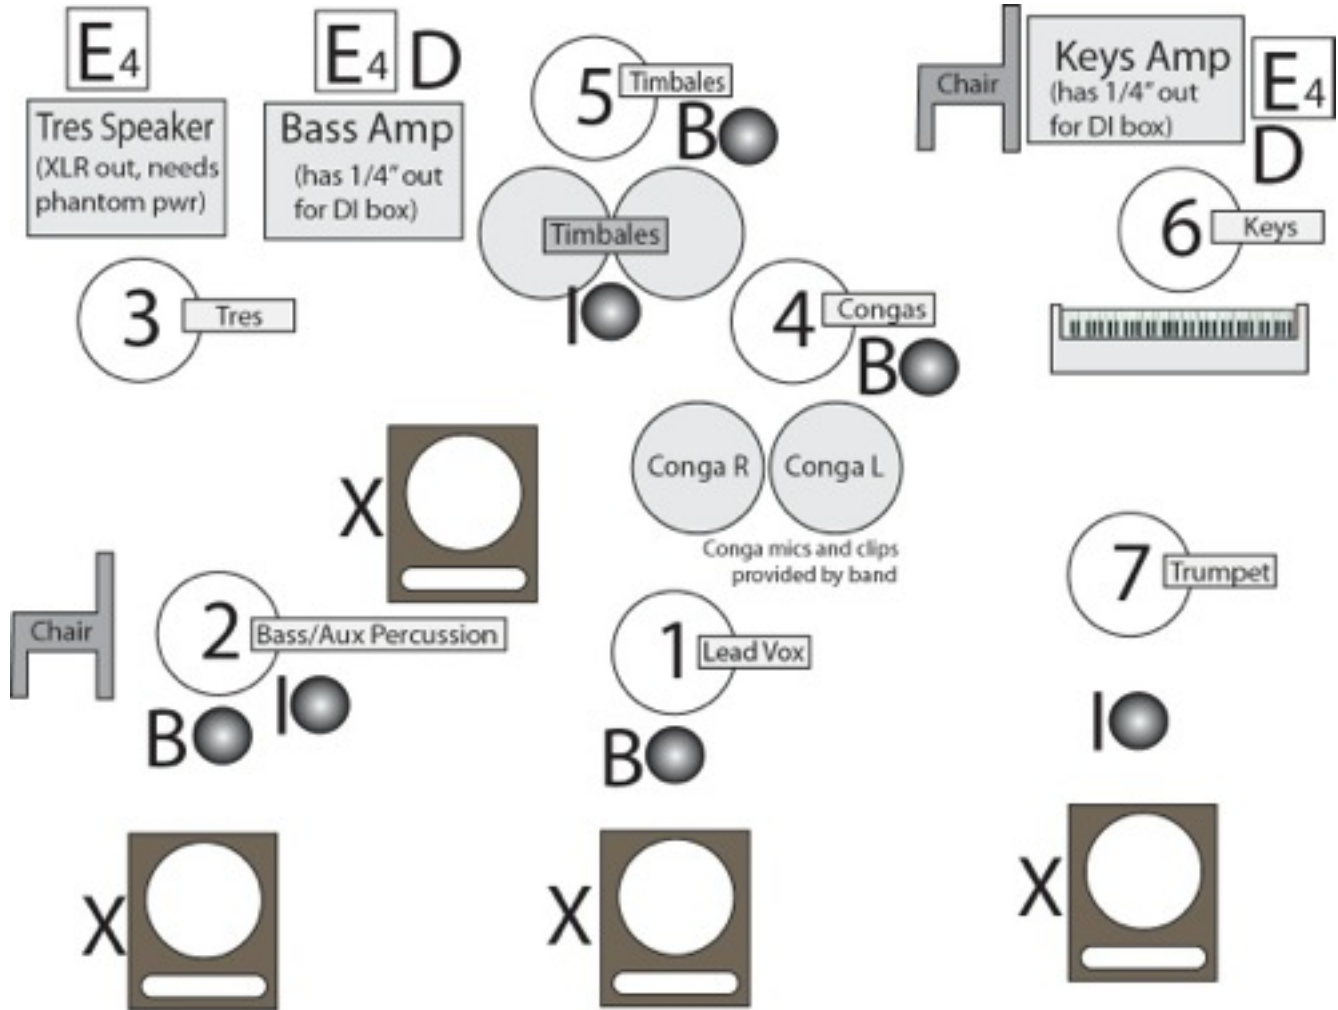

## STAGE PLOT

### STAGE PLOT KEY

E = Electrical Outlet

D = DI Box

I = Instrument Mic w/ Boom stand

B = Vocal Mic w/ Boom stand

X = Monitor Wedge

(E4 means 4 electrical outlets are needed)

Agent – THE COLLEGE AGENCY / ph. (651) 222-9669